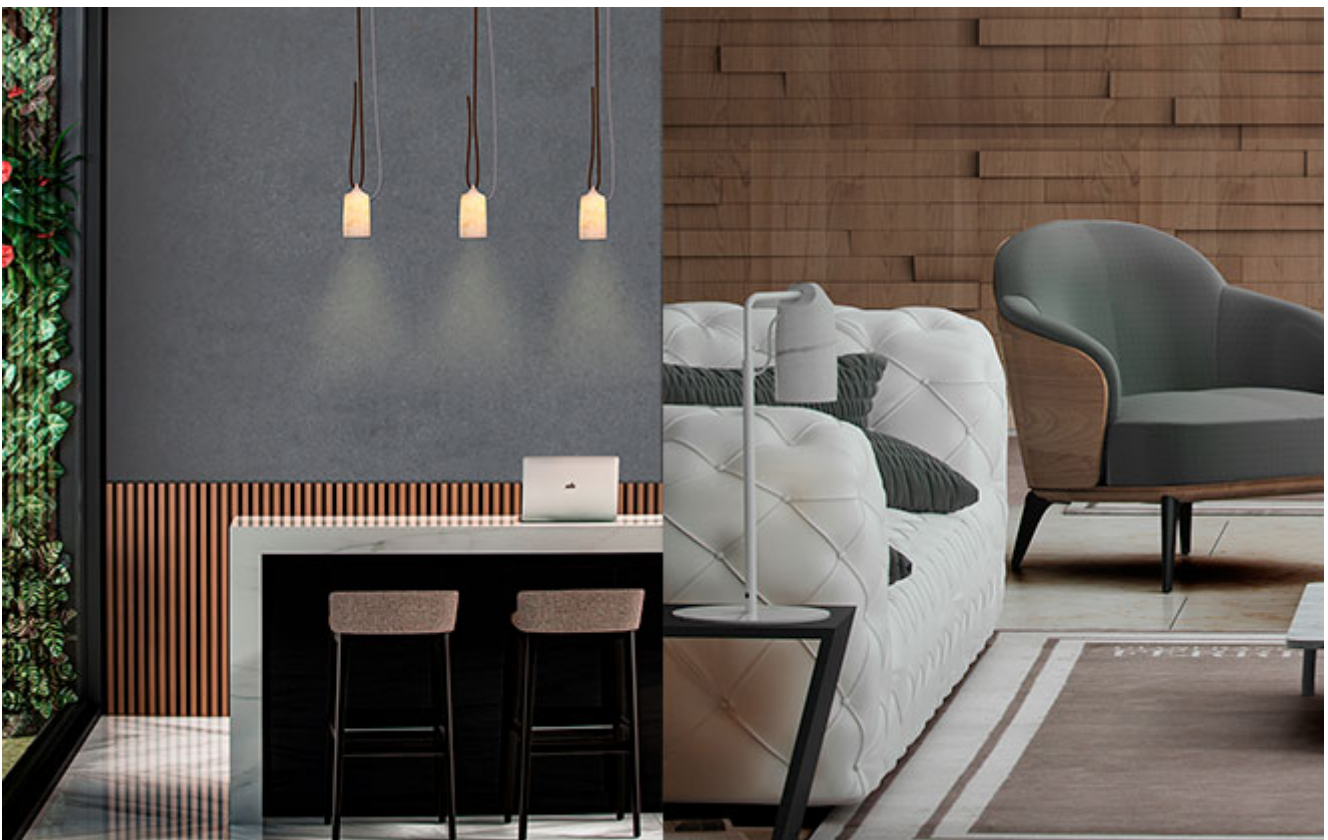

PAROS ALABASTER, THE NEW COLLECTION OF THE ALMA LIGHT'2019 CATALOG

ALMA LIGHT presents PAROS ALABASTER, a beautiful collection of light fittings designed by Josep Novell and Ernest Perera inspired by the old PAROS collection made with marble, but now with shades made of alabaster. PAROS ALABASTER belongs to the new trends in interior design, which adopt noble materials with textures -such as glass or stone- that leave minimalism behind and recover the Art Deco atmosphere, as well as the spirit of the twenties.

PAROS ALABASTER is a refined collection designed for exclusive, elegant, charming or luxurious spaces, creating intimate environments. The light is filtered through the translucency of the stone and, at the same time, is projected downwards without dazzling. The shade has a fine and polished touch and there are no two alike, since each one is made with a different alabaster fragment and shows unique and unrepeatable veinings. The collection consists of four models: floor, table, wall and suspension. The structure is made of white textured-painted iron and the socket is E14, compatible with an incandescent bulb or an LED one, depending on the preferences of the end user.

PAROS ALABASTER es una colección refinada pensada para espacios exclusivos, elegantes, con encanto o lujosos, creando ambientes íntimos. La luz se filtra a través de la translucidez de la piedra y, al mismo tiempo, se proyecta hacia abajo sin deslumbrar. La pantalla tiene un tacto fino y pulido y no hay dos iguales, ya que cada una de ellas está realizada con un fragmento distinto de alabastro y muestra vetas únicas e irrepetibles. La colección consta de cuatro modelos: pie, sobremesa, aplique y suspensión. La estructura es de hierro pintado-texturizado blanco y el portalámparas es E14, que puede albergar bombilla incandescente o bien LED, según sean las preferencias del usuario final.