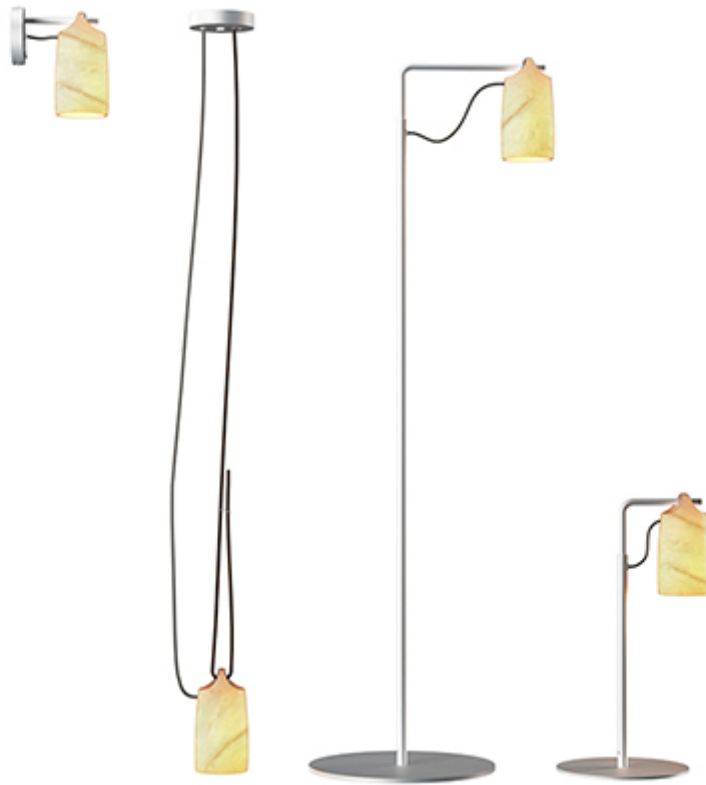

ALMAlight
Barcelona

info@almalight.com

Cristobal de Moura, 195-197, 08019 Barcelona, Spain

t. +34.93.266.07.75 | +34.93.308.53.46

fax. +34.93.308.43.86

www.almalight.com

Le informamos que, a raíz de la entrada en aplicación del Reglamento General de Protección de Datos UE 2016/679 el 25 de mayo de 2018, Hustadt Iluminación, S.A. actualizó sus sistemas de información ya existentes a las obligaciones que esta Ley establecía.

Asimismo, hemos verificado que las reglas y procedimientos que hasta esa fecha se habían utilizado para proteger sus datos personales eran los correctos y adecuados según las disposiciones de la Ley. <http://almalight.com/en/legal-advice> .Puede ejercitar sus derechos a través de la dirección de correo electrónico info@almalight.com .

We inform you that, after having come into force the Law for General Regulation of Data Protection UE 2016/679 dated May 25 2018, Hustadt Iluminación, S.A. has updated its existing information systems and has adapted them to the obligations established by this Law. We have also verified that the rules and procedures that up to this date had been used to protect your personal data, were correct and adequate according to the provisions of the same Law. <http://almalight.com/en/legal-advice>. You can exercise your rights through the email address info@almalight.com